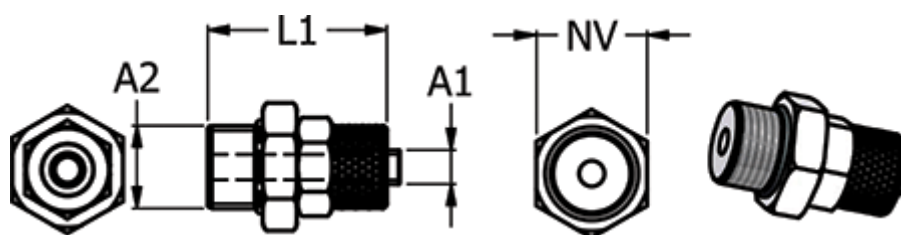

Article number: 5861111410V

Description: Push-on fitting 11.1014-10, metal $\text{Ø}10/8\text{-G } 1/4\text{'}$
Straight connector

Measures

| | |
|------------------|----------|
| Hose diameter A1 | = 10/8 |
| L1 | = 29 |
| NV | = 16 |
| Thread A2 | = G 1/4" |